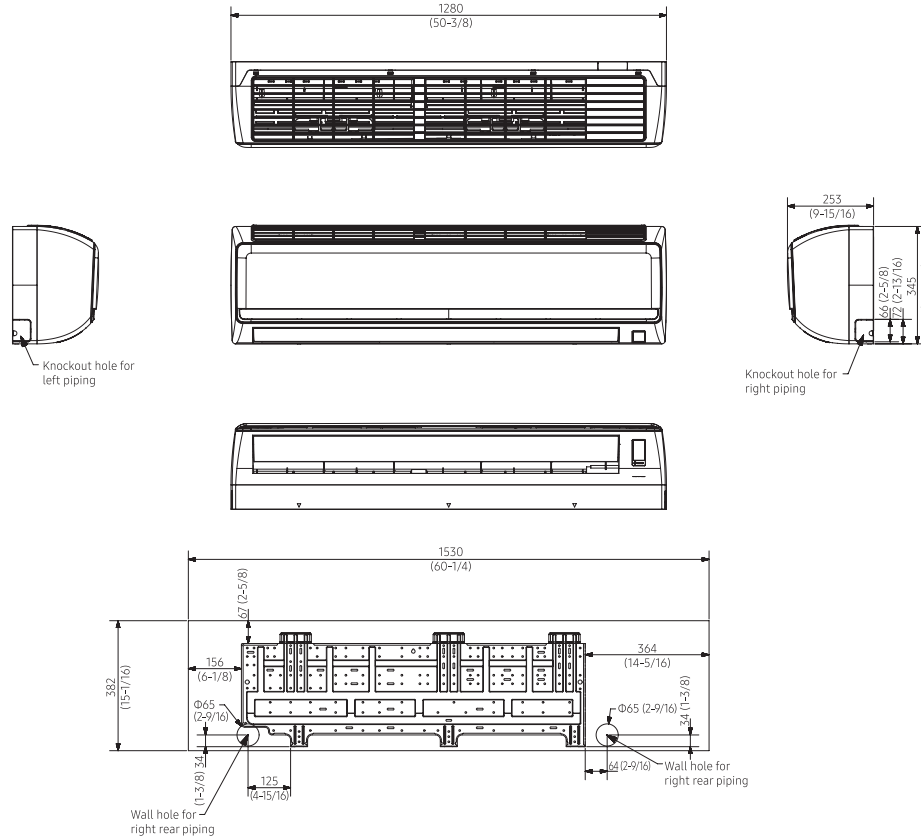

Dimensional Drawings

Wall-Mounted MAX

AM093MNQDEH**

AM093MNQDEH**